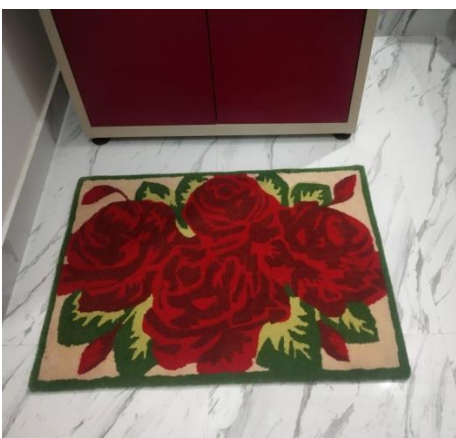

EXPORT QUALITY CARPET. COM

GSTIN NO. 09AALFE2565R1ZM

Website:- <https://exportqualitycarpet.com/>

Email:- exportqualitycarpet@gmail.com

STATION ROAD, PIRKHANPUR, BHADOHI-221401